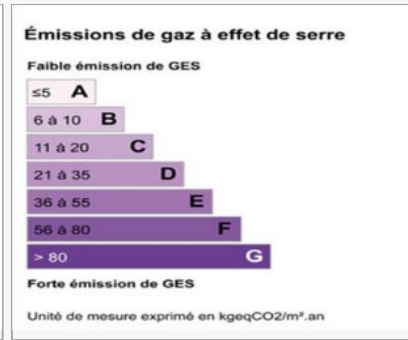

Prices

★ less than 1.5 million euros

★★ between 1.5 and 3 million euros

★★★ between 3 and 5 million euros

★★★★ more than 5 million euros