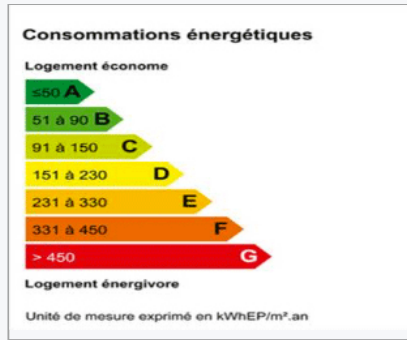

Prices

★ less than 1.5 million euros

★★ between 1.5 and 3 million euros

★★★ between 3 and 5 million euros

★★★★ more than 5 million euros