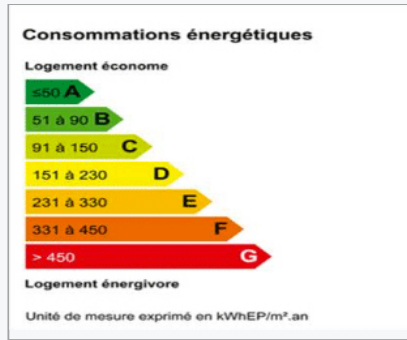

PROPRIÉTÉS & DOMAINES
Confidentiel
CASSIS

PROPRIÉTÉS & DOMAINES

Prices

★ less than 1.5 million euros

★★ between 1.5 and 3 million euros

★★★ between 3 and 5 million euros

★★★★ more than 5 million euros