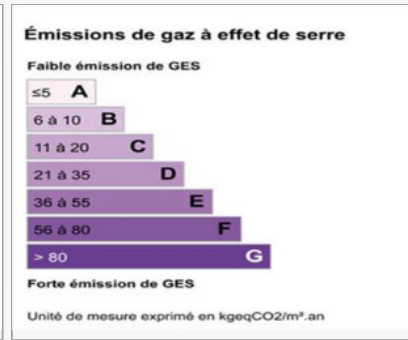

PROPRIÉTÉS & DOMAINES

Confidentiel

CASSIS

GD2375

A prestigious property

RATE

A harmonious blend of a lush vineyard, a historic château, and a cellar steeped in winemaking tradition.

 Total area **45 ha**

 Vineyard surface **25 ha**

 Residential built surface **600 m²**

 Agricultural built surface **850 m²**

 Appellation **Cassis**

Confidential file on request

PROPRIÉTÉS & DOMAINES
Confidentiel
CASSIS

PROPRIÉTÉS & DOMAINES