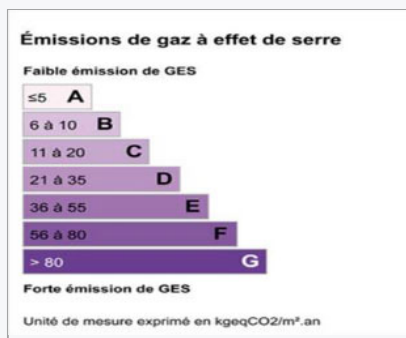

### Close to Saint-Tropez

Total area **15 ha**

Vineyard surface **12 ha**

Residential built surface **500 m<sup>2</sup>**

Agricultural built surface **500 m<sup>2</sup>**

Appellation **Côtes de Provence**