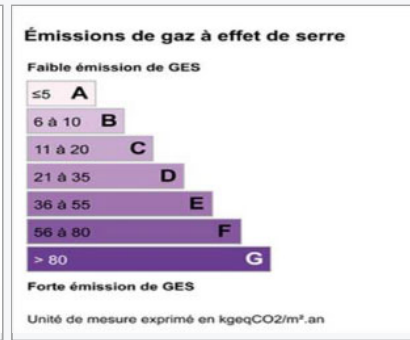

facing hillsides giving high quality wines. Beautiful open view on rolling hills.

PROPRIÉTÉS & DOMAINES