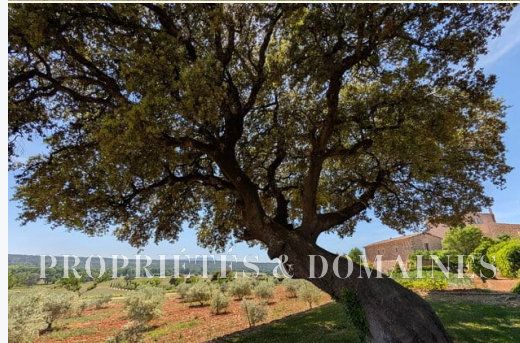

 Appellation **Coteaux du Verdon**

A very beautiful wine estate master of its territory at a stone's throw from a village in a small valley without nuisance. Beautiful estate subject to significant investment in recent years, a beautiful clay-limestone terroir on south-

facing hillsides giving high quality wines. Beautiful open view on rolling hills.

PROPRIÉTÉS & DOMAINES

PROPRIÉTÉS & DOMAINES

PROPRIÉTÉS & DOMAINES

PROPRIÉTÉS & DOMAINES

Prices

★ less than 1.5 million euros