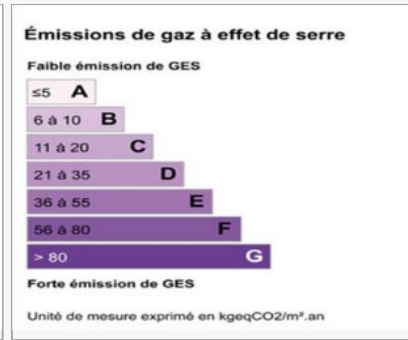

PROPRIÉTÉS & DOMAINES