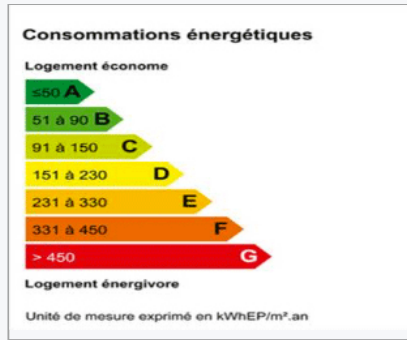

PROPRIÉTÉS & DOMAINES