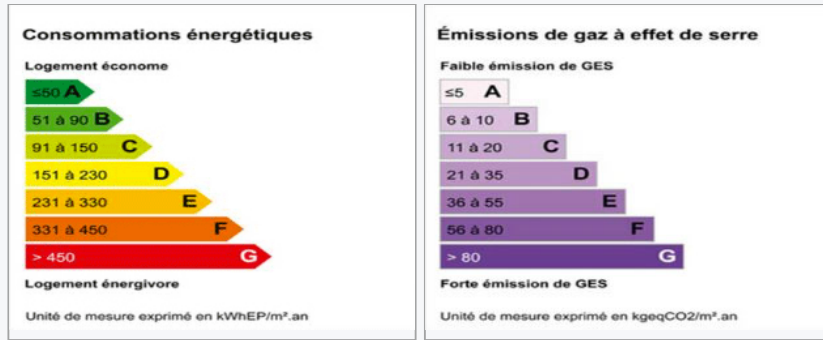

Prices

★ less than 1.5 million euros

★★ between 1.5 and 3 million euros

★★★ between 3 and 5 million euros

★★★★ more than 5 million euros