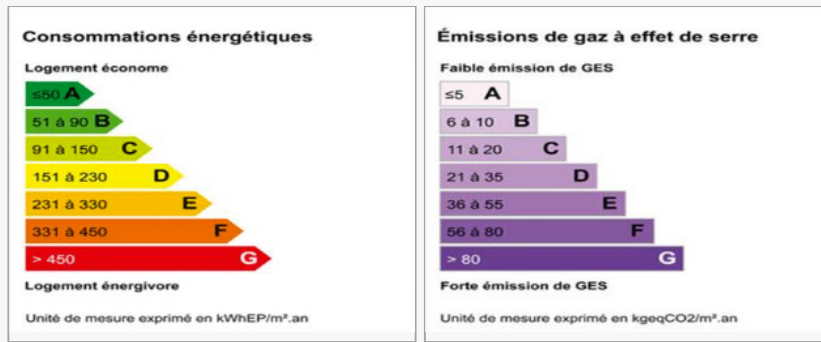

Prices

★ less than 1.5 million euros

★★ between 1.5 and 3 million euros

★★★ between 3 and 5 million euros

★★★★ more than 5 million euros